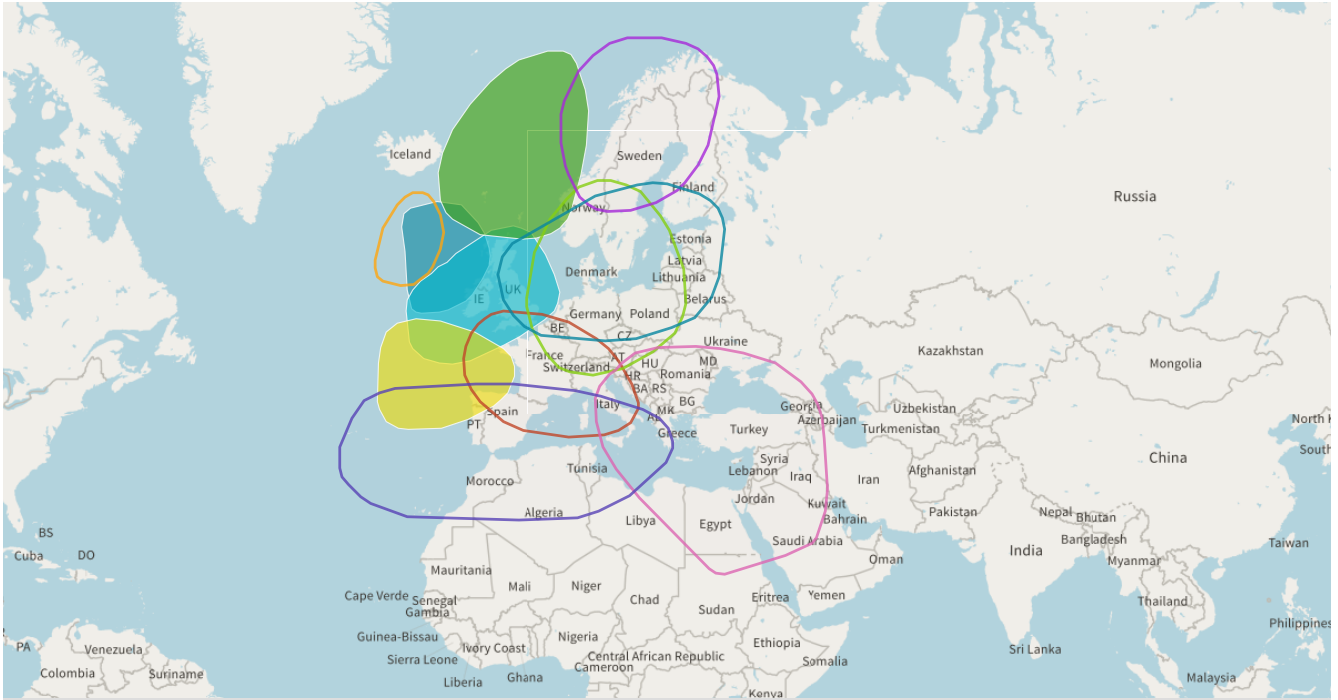

Ethnicity estimate for JERRY WHITE

REGION

APPROXIMATE AMOUNT

Africa		2%
Africa North	Range: 0%-3%	2%
Europe		96%
Great Britain	Range: 21%-79%	50%
Europe West	Range: 0%-43%	16%
Scandinavia	Range: 0%-28%	12%
Iberian Peninsula	Range: 0%-17%	8%
Ireland	Range: 0%-12%	4%
Italy/Greece	Range: 0%-8%	2%
Europe East	Range: 0%-7%	2%
Finland/Northwest Russia	Range: 0%-4%	1%
European Jewish	Range: 0%-2%	< 1%
West Asia		2%
Middle East	Range: 0%-5%	2%